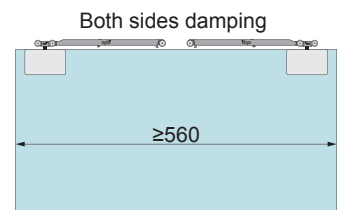

# Speedboat 1 Mounting Instruction Glass Door

1 No damping

One side damping

Both sides damping