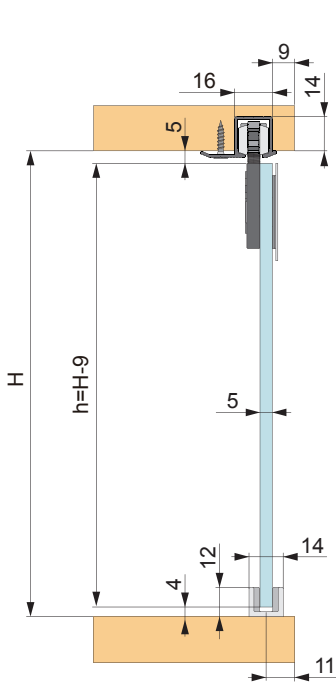

# Speedboat 1 Mounting Instruction Glass Door

1 No damping

One side damping

Both sides damping