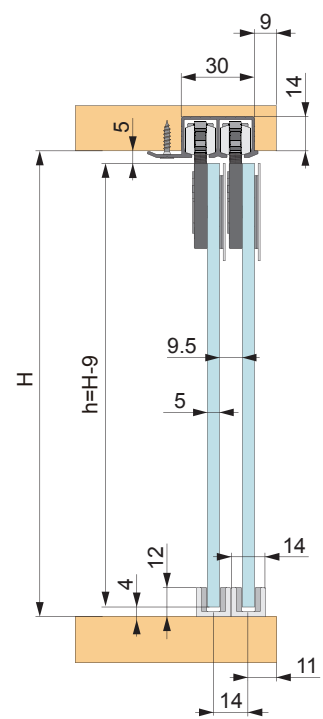

# Speedboat 1 Mounting Instruction Glass Door

1 No damping

One side damping

Both sides damping